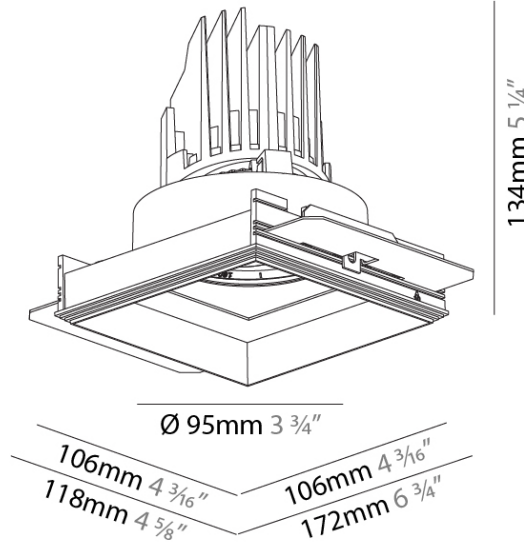

ELECTRICAL

Lamp Type: LED (Zhaga Standard)
Input Wattage (W): 13.2 / 16.5
Total Output Wattage (W): 12.1 / 14.7
[Dimming: Tri-Mode (Non-Dimming and Phase Dimming (120Vac only) and 0-10V Dimming)](#)
Driver Included: No
Driver Location: Recessed Housing
Driver Type: Constant Current - Universal
Driver Class: Class 2
Housing: See components
Input Voltage (V): 120 - 277
Constant Current (MA): 350

LED

Number of LEDs: 1
[Color Temperature (°K): 2700 / 3000 / 3500 / 4000](#)
Max. Delivered Lumen (lm): 850 / 950 / 1019 / 1040
Nominal Lumen (lm): 960 / 1070 / 1156 / 1180
CRI: >90 CRI
Efficiency (%): 88.5
Lamp Life (hrs): 50000
Upon Request: RGB-W Tunable White Special Color Temperature
Special LED

OPTICAL

Reflector?: 10
Adjustability: Rotational 355°; Tilt 30°
Upon Request: Special Beam Angles

RATINGS AND CERTIFICATIONS
© 2024 Zaneen LLC, 10000 88-3382, F 416-247-9319, www.zaneen.com

Available for international specifications by adding "INT" at the end of the existing Model #. For assistance on 'custom' specifications, contact zteam@zaneen.com.
Certified By: Certified for North American Standards
In a constant effort to supply the best product, we reserve the right to change specifications or materials without notice. The most recent specification sheets are found at zaneen.com
IP rating: IP20